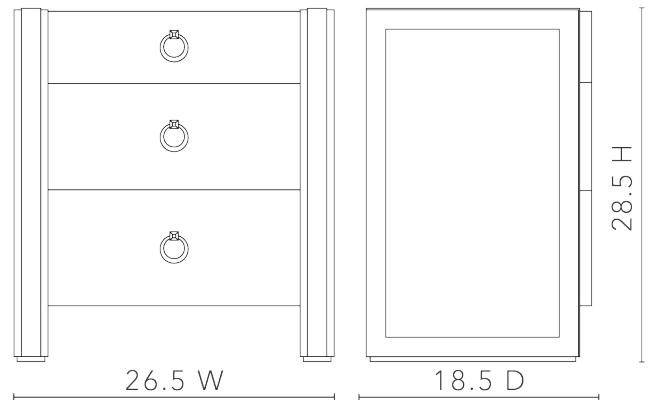

VILLA & HOUSE
www.VandH.com