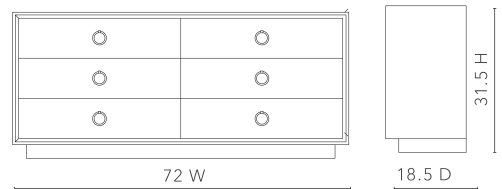

Ansel Extra Large 6-Drawer, Chiffon White

ANS-250-5199

72Wx18.5Dx31.5H

Pigmented Lacquered Linen

Champagne Finish Accents

Stained Interior

Soft Closing Glides

SCAN IT FOR MORE