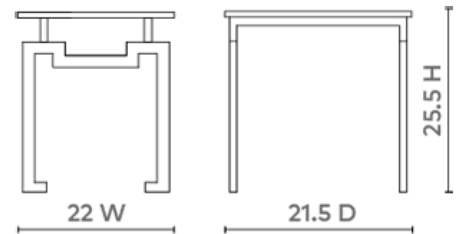

Anton Side Table, Gold Leaf

ANT-100-808

22w x 21.5d x 25.5h

Clear Lacquered Metal with Gold Leaf Finish & Glass Top and Mirrored Shelf

1 Fixed Shelf

SCAN IT FOR MORE

VILLA & HOUSE
www.VandH.com