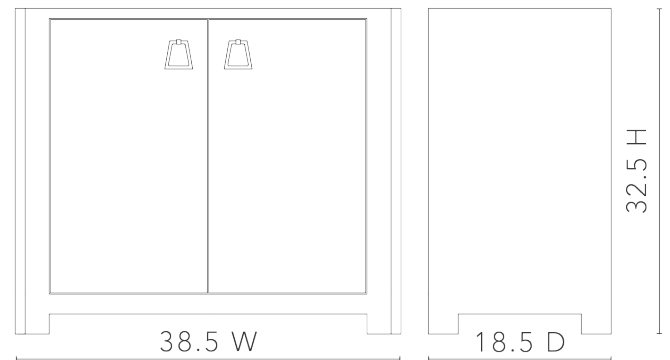

VILLA & HOUSE
www.VandH.com