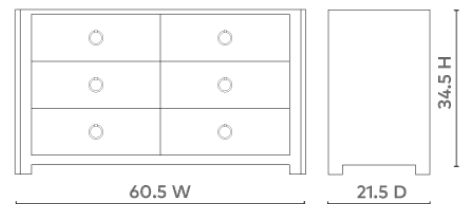

Audrey Extra Large 6-Drawer, Cream

AUD-250-5129

60.5Wx21.5Dx34.5H

Pigmented Lacquered Sanded Linen

Veneer Drawer Interior

Full Extension Glides

SCAN IT FOR MORE

VILLA & HOUSE
www.VandH.com