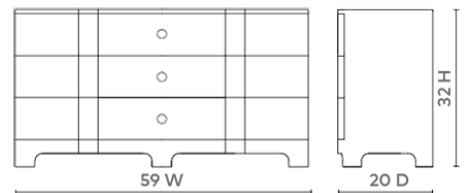

### **BDT-250-64**

59w x 20d x 32h

Clear Lacquered Grasscloth

Polished Nickel Finish Ring Pull

Stained Drawer Interiors

Soft Closing Glides

SCAN IT FOR MORE

**VILLA & HOUSE**  
www.VandH.com