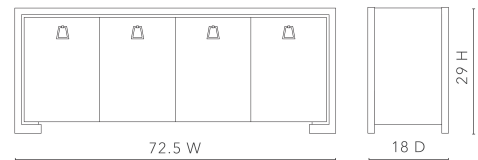

Blake 4-Door Cabinet, Blached Oak

BLK-450-26-894

72.5w x 18d x 29h

Clear Lacquered Wood and Veneers & Champagne Finish Accents

2 Adjustable Shelves

Veneer Interior

European Hinges

Back Features Holes For Cable Access