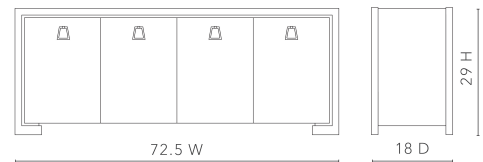

Blake 4-Door Cabinet, Taupe Gray

BLK-450-26-894

72.5w x 18d x 29h

Clear Lacquered Wood and Veneers & Champagne Finish Accents

2 Adjustable Shelves

Veneer Interior

European Hinges

Back Features Holes For Cable Access