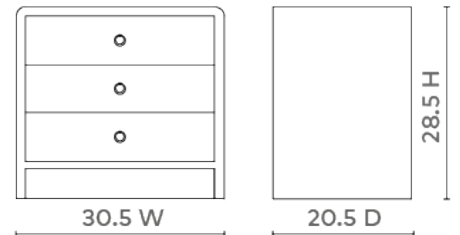

Bryant 3-Drawer Side Table, Winter Gray

BRY-130-5196

30.5w x 20.5d x 28.5h

Pigmented Lacquered Linen

Antique Bronze Finish Ring Pull

Stained Drawer Interiors

SCAN IT FOR MORE

VILLA & HOUSE
www.VandH.com