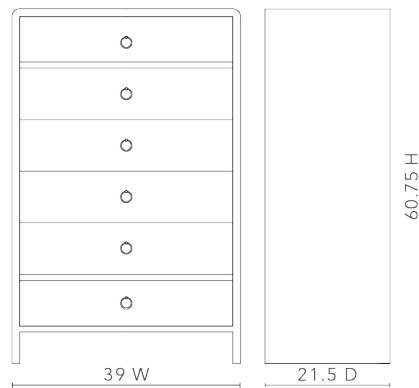

### **BRY-275-5196**

9w x 21.5d x 60.75h

Pigmented Lacquered Linen

Antique Brass Finished Cast Metal

SCAN IT FOR MORE DETAILS

**VILLA & HOUSE**  
www.VandH.com