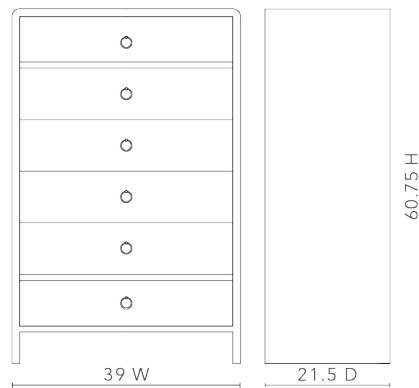

Bryant Tall 6-Drawer, Blue Steel

BRY-275-5198

9w x 21.5d x 60.75h

Pigmented Lacquered Linen

Antique Brass Finished Cast Metal

SCAN IT FOR MORE DETAILS

VILLA & HOUSE
www.VandH.com