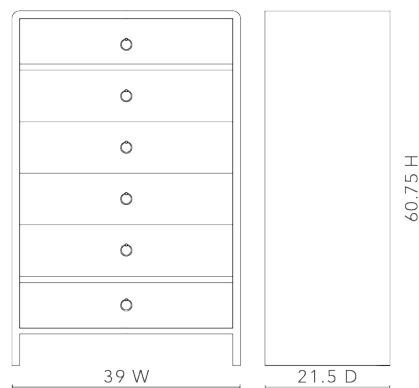

Bryant Tall 6-Drawer, Chiffon White

BRY-275-5199

9w x 21.5d x 60.75h

Pigmented Lacquered Linen

Antique Brass Finished Cast Metal

SCAN IT FOR MORE DETAILS

VILLA & HOUSE
www.VandH.com