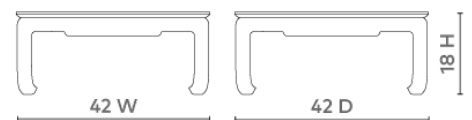

Bethany Large Square Coffee Table, Natural Twill

BTH-310-6124

42w x 42d x 18h

Clear Lacquered Grasscloth & Chow-Style Feet

SCAN IT FOR MORE

VILLA & HOUSE
www.VandH.com