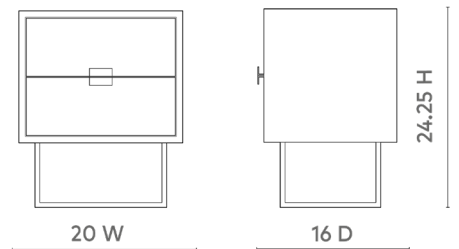

Cubik 2-Drawer Side Table, Chiffon White

CUB-120-5199

20w x 16d x 24.25h

Pigmented Lacquered Linen

Champagne Base & Pull

Stained Drawer Interiors

Soft Closing Glides

SCAN IT FOR MORE