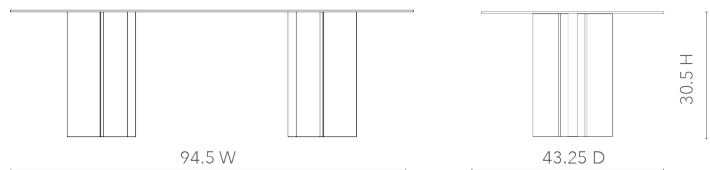

### **DAM-380-803-TB**

94.5w x 43.25d x 30.5h

Textured Antique Brass Cladding

Rounded Tempered Glass Edges

SCAN IT FOR MORE DETAILS

**VILLA & HOUSE**  
www.VandH.com