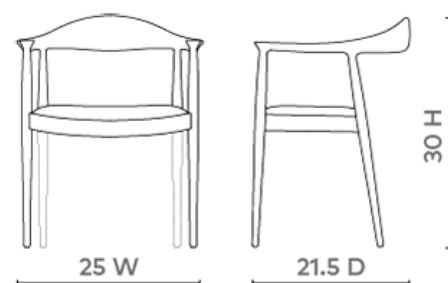

## Danish Armchair, Jet Black

---

### DAN-555-91

25w x 21.5d x 30h

Clear Lacquered Ceredis Cape Lilac Mahogany

Linen Drop-In Cushion in Natural (Photo is for reference only,  
actual color can vary widely from lot to lot)

Depending on Repeat 1/2 to 1 Yard of Fabric to Upholster