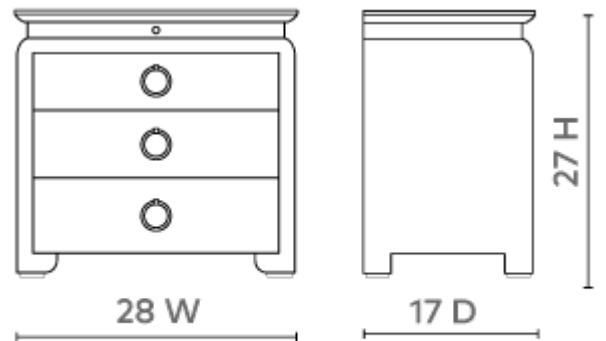

Elina 3-Drawer Side Table, Vanilla

ELI-130-539-88

28w x 17d x 27h

Pigmented Lacquered Heavy Linen & Curved Feet In Lacquer

Pull Out Tray Shelf with Wooden Glides

Veneer Drawer Interior

Soft Closing Glides

SCAN IT FOR MORE