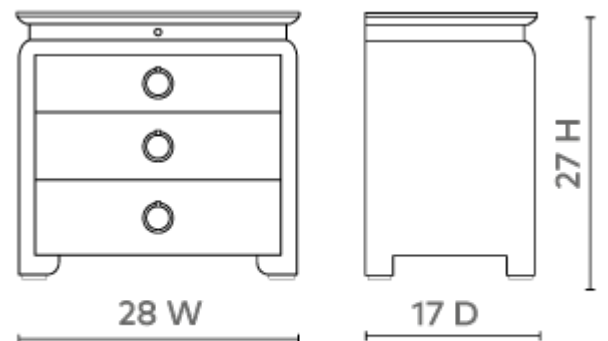

## Elina 3-Drawer Side Table, Natural Twill

**ELI-130-6124-88**

28w x 17d x 27h

Clear Lacquered Grasscloth & Curved Feet In Lacquer

Pull Out Tray Shelf with Wooden Glides

Veneer Drawer Interior

Soft Closing Glides