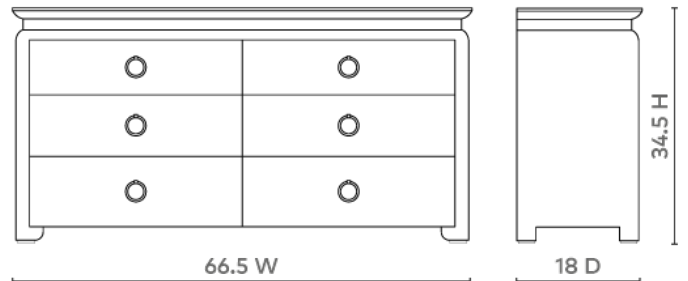

Elina Extra Large 6-Drawer, Natural Twill

ELI-250-6124-88

66.5w x 18d x 34.5h

Clear Lacquered Grasscloth & Curved Feet In Lacquer

Veneer Drawer Interior

Soft Closing Glides

SCAN IT FOR MORE

VILLA & HOUSE