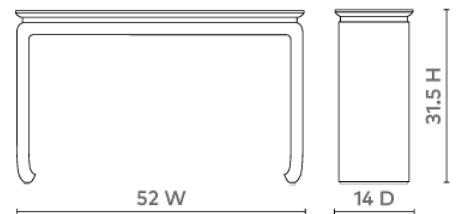

Elina Console, Vanilla

ELI-400-539

52w x 14d x 31.5h

Pigmented Lacquered Heavy Linen & Curved Feet In Lacquer

SCAN IT FOR MORE

VILLA & HOUSE
www.VandH.com