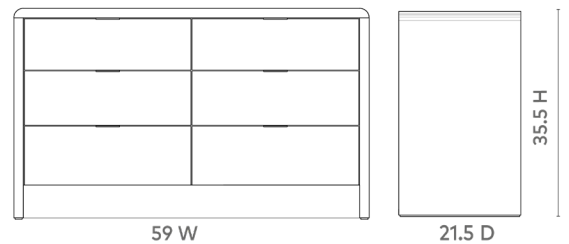

### **EMI-250-24**

59w x 21.5d x 35.5h

Clear Lacquered Wood and Veneers

Brushed Brass Pull and Accents

Oak Veneer Interior

Soft Closing Glides

SCAN IT FOR MORE

**VILLA & HOUSE**  
www.VandH.com