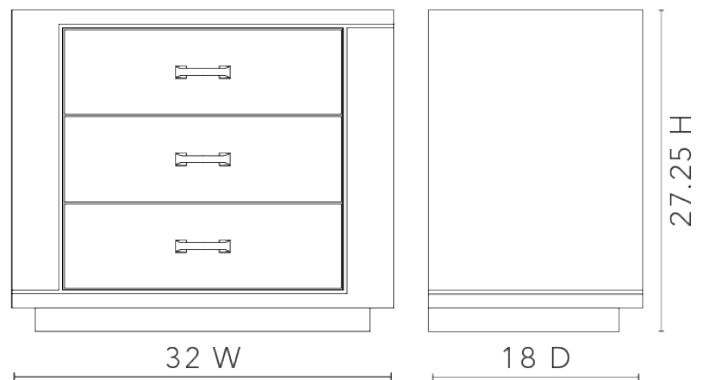

Ethan 3-Drawer End Table, Sand White

ETH-130-68-894

32w x 18d x 27.25h

Clear Lacquered Grasscloth

Satin Bronze Finished Cast Metal

SCAN IT FOR MORE DETAILS

VILLA & HOUSE
www.VandH.com