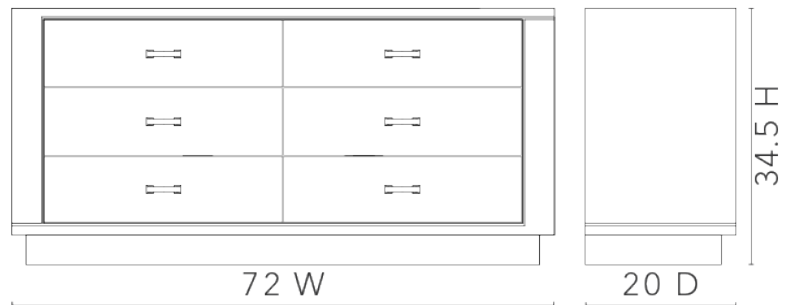

### **ETH-250-68-894**

72w x 20d x 34.5h

Clear Lacquered Grasscloth

Satin Bronze Finished Cast Metal

SCAN IT FOR MORE DETAILS

**VILLA & HOUSE**  
www.VandH.com