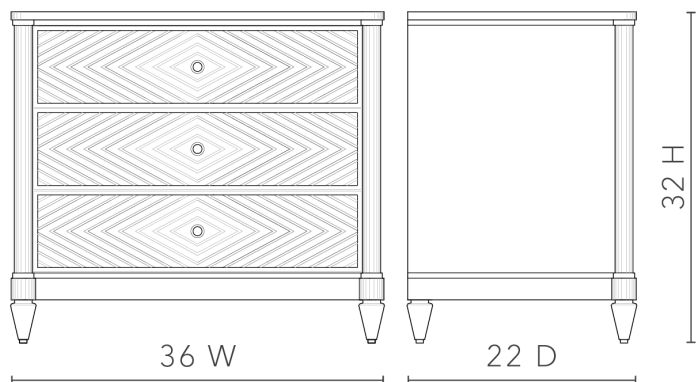

## Felicity 3-Drawer End Table, Glazed Whisper White

### FEL-130-950-884

36w x 22d x 32h

Clear Lacquered Painted and Glazed Open  
Pore Oak Wood and Veneers

Antique Brass Finished Cast Metal

Polished Clear Acrylic

SCAN IT FOR MORE DETAILS

VILLA & HOUSE  
www.VandH.com