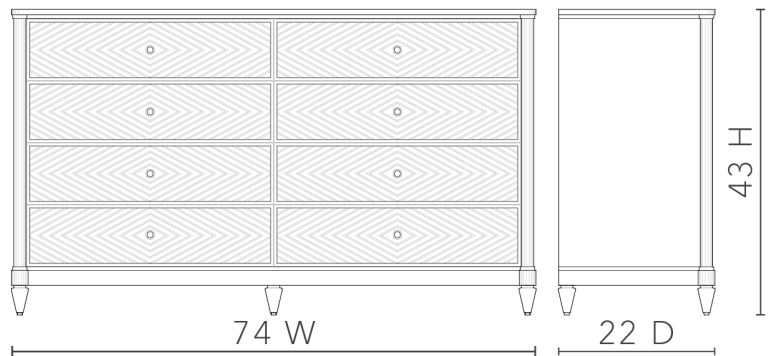

Felicity 8-Drawer, Glazed Whisper White

FEL-250-950-884

Clear Lacquered Painted and Glazed Open Pore Oak Wood and Veneers

Antique Brass Finished Cast Metal

Polished Clear Acrylic

SCAN IT FOR MORE DETAILS

VILLA & HOUSE
www.VandH.com