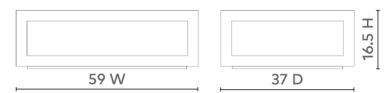

Gavin Large Rectangular Coffee Table, Taupe Gray

GAV-315-26

59w x 37d x 16.5h

Clear Lacquered Wood and Veneers & Clear Glass Inset Top

Champagne Finish Accents

SCAN IT FOR MORE

VILLA & HOUSE
www.VandH.com