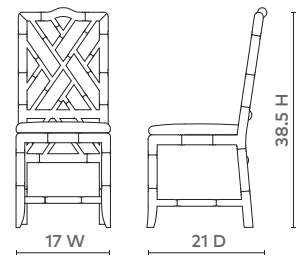

HAMPTON SIDE CHAIR - GRAY

HAM-55O-96

- 17w x 21d x 38.5h
- Limed Oak Finish
- Linen Drop-In Cushion in Natural (Photo is for reference only, actual color can vary widely from lot to lot)
- Depending on Repeat 1/2 to 1 Yard of Fabric to Upholster