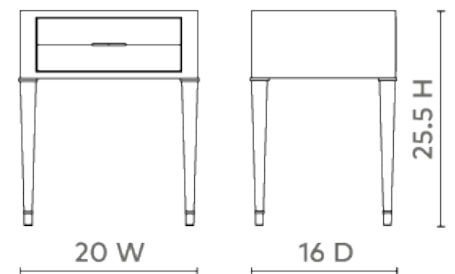

Hunter 2-Drawer Side Table, Ivory

HNT-120-409

20w x 16d x 25.5h

Stitched Leather

Antique Brass Pulls and Accents

Microsuede Interior

Full Extension Glides

SCAN IT FOR MORE