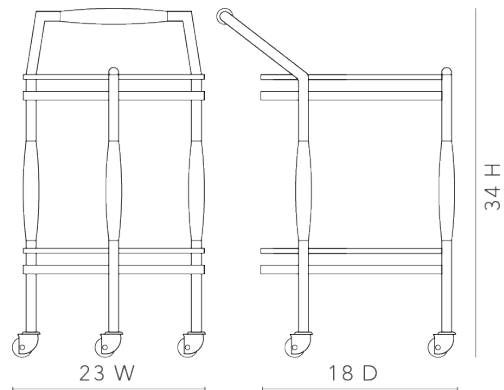

Jane Bar Cart, Gold Leaf

JNE-325-808

23w x 18d x 34.25h

Clear Lacquered Metal & Clear Acrylic Accents

Gold Leaf Finish

2 Tempered Glass Shelves

SCAN IT FOR MORE DETAILS

VILLA & HOUSE
www.VandH.com