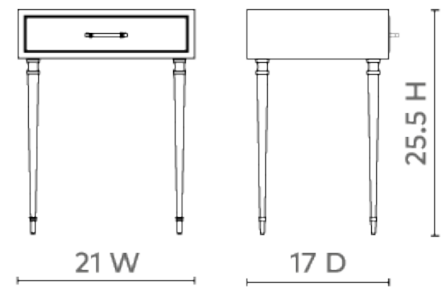

Jolene 1-Drawer Side Table, Gray

JOL-110-406

21w x 17d x 25.5h

Stitched Leather & Nickel Finished Legs

Nickel Finished Accents

Microsuede Interior

Full Extension Glides

SCAN IT FOR MORE