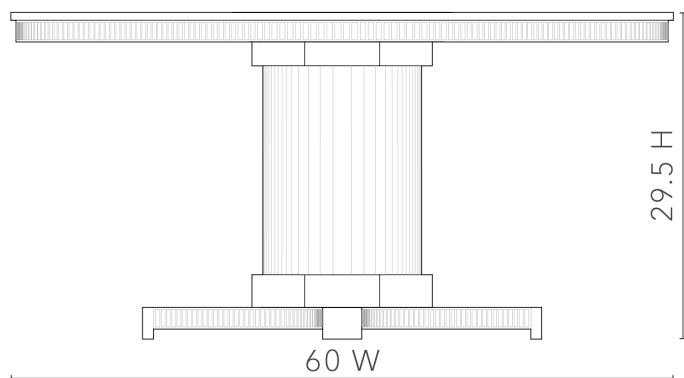

Kinsley Dining Table, Glazed Whisper White

KIN-375-950-60-TB

Clear Lacquered Painted and Glazed Open
Pore Oak Wood and Veneers

SCAN IT FOR MORE DETAILS

VILLA & HOUSE
www.VandH.com