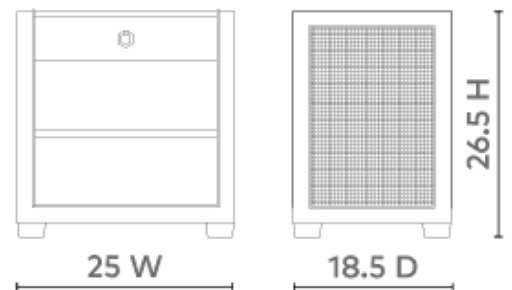

Karen 1-Drawer End Table, Driftwood

KRN-110-92-804

25w x 18d x 26.5h

Clear Lacquered Cerused Oak

Bronze Metal Finish Accents

1 Fixed Shelf

Soft Closing Glides

Foot Levelers