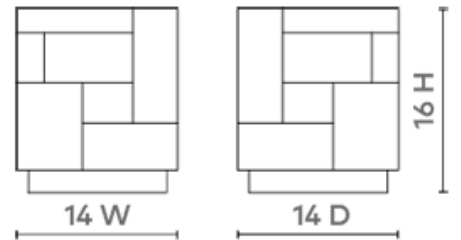

Leger Side Table, Gold Leaf

LGR-100-808

14w x 14d x 16h

Eglomise Glass & Metal Base

SCAN IT FOR MORE

VILLA & HOUSE
www.VandH.com