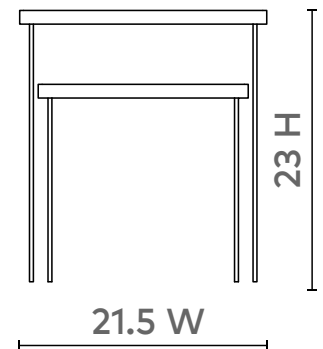

## Lynnes Side Table, Dark Bronze Finish

---

**LNN-100-804-TB**

21.5w x 15.5d x 23h

Hand-Cast Metal & White Marble Top

SCANITFORMOREDETAILS

**VILLA & HOUSE**  
www.VandH.com