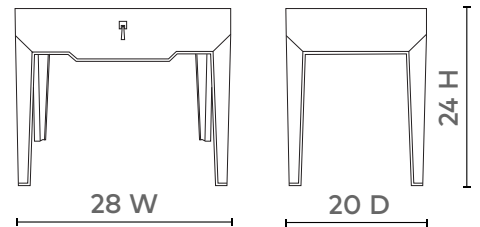

### **MAD-110-6309**

28w x 20d x 24h

Clear Lacquered Silky Grasscloth & Recessed Feet

Champagne Finish Accents

Bronze Finish Pull

Veneer Drawer Interior

Soft Closing Glides

SCAN IT FOR MORE