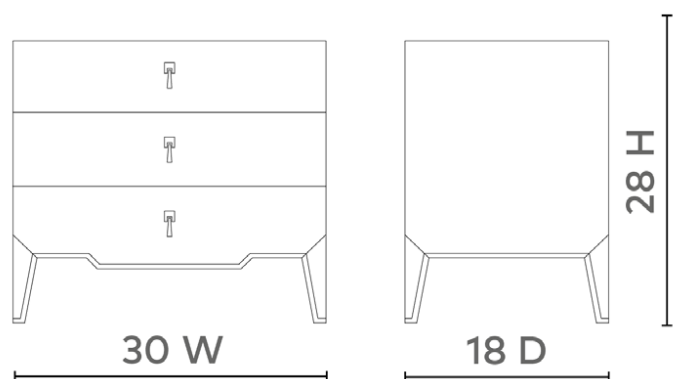

### **MAD-130-6309-894**

30w x 18d x 28h

Clear Lacquered Silky Grasscloth & Recessed Feet

Champagne Finish Accents

Bronze Finish Pull

Veneer Drawer Interior

Soft Closing Glides

SCAN IT FOR MORE