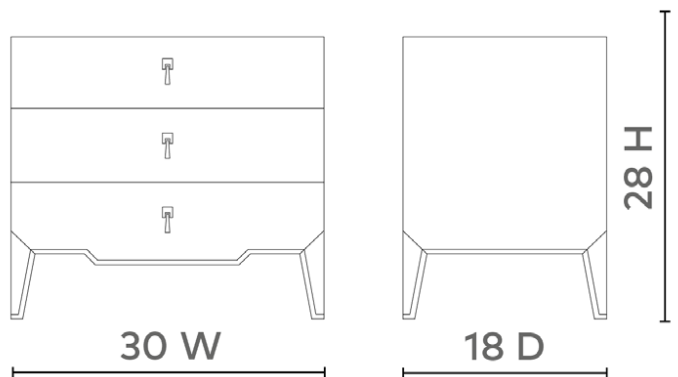

Madeline 3-Drawer Side Table, Colonial Blue Shimmer

MAD-130-6318-894

30w x 18d x 28h

Clear Lacquered Silky Grasscloth & Recessed Feet

Champagne Finish Accents

Bronze Finish Pull

Veneer Drawer Interior

Soft Closing Glides