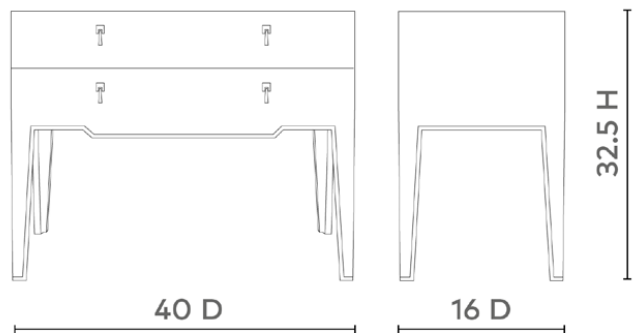

### MAD-400-6318-894

40w x 16d x 32.5h

Clear Lacquered Silky Grasscloth & Recessed

Feet Champagne Finish Accents

Bronze Finish Pull

Veneer Drawer Interior

Soft Closing Glides

SCAN IT FOR MORE