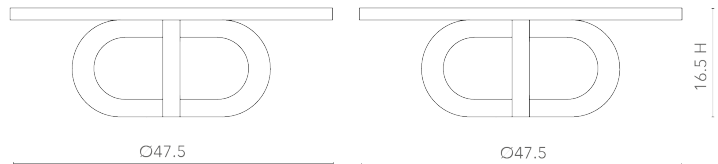

Maddox Coffee Table, Antique Brass

MDX-300-803-TB

47.5dia x 16.5h

Antique Brass Finished Textured Metal Cladding

SCAN IT FOR MORE DETAILS

VILLA & HOUSE
www.VandH.com