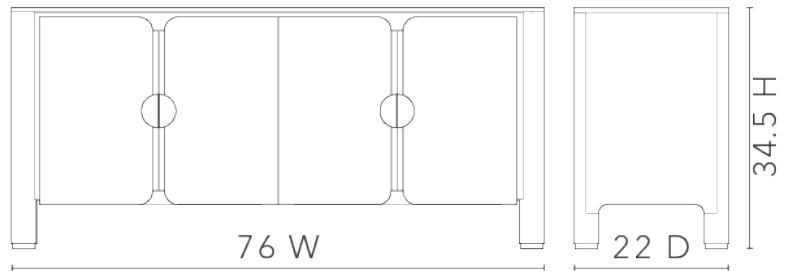

Nolan 4-Door Cabinet, Pristine Oak

NOL-450-690

76w x 22d x 34.5h

Clear Lacquered European White Oak Wood
& Veneers

SCAN IT FOR MORE DETAILS

VILLA & HOUSE
www.VandH.com