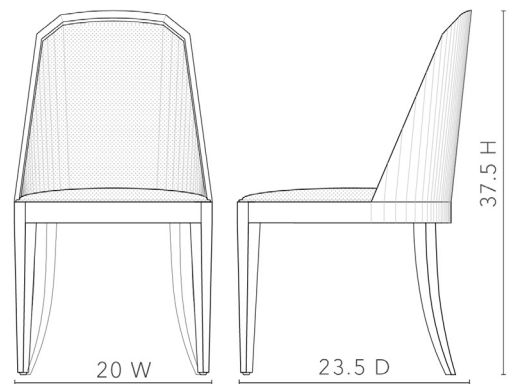

## Ophelia Side Chair, Burl

**OPH-550-24-1030**

Clear Lacquered Natural Burl Mappa Wood and Veneers  
Woven Engineered Fabric

SCAN IT FOR MORE DETAILS

**VILLA & HOUSE**  
www.VandH.com