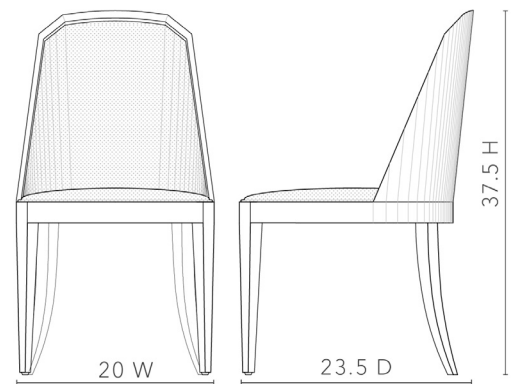

Ophelia Side Chair, Arabica Burl

OPH-550-48-1030

Clear Lacquered Stained Burl Mappa Wood and Veneers
Woven Engineered Fabric

SCAN IT FOR MORE DETAILS

VILLA & HOUSE
www.VandH.com