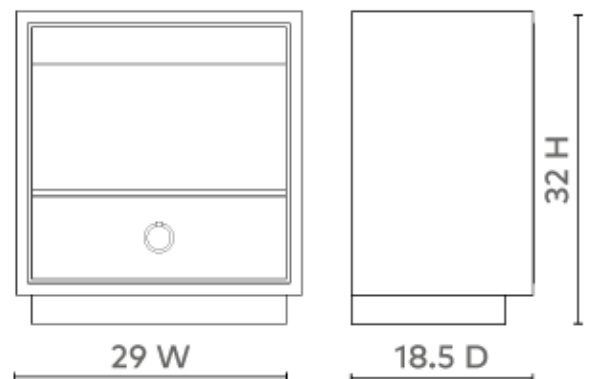

VILLA & HOUSE
www.VandH.com