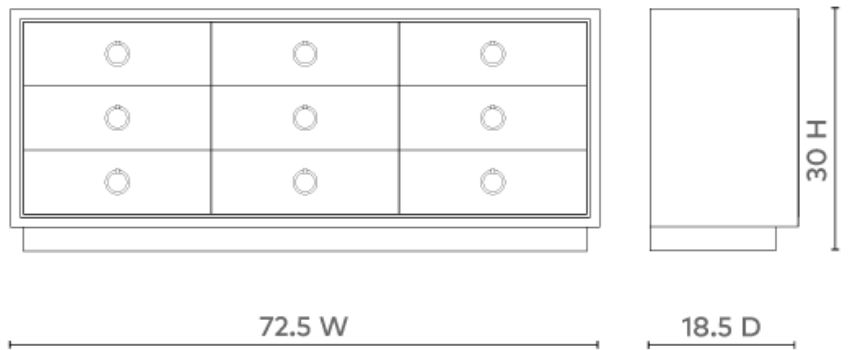

Parker Extra Large 9-Drawer, Light Natural Shimmer

PAK-250-6209-894

72.5w x 18.5d x 30h

Clear Lacquered Silky Grasscloth

Satin Bronze Finish Accents

Stained Drawer Interior

Soft Closing Glides

SCAN IT FOR MORE