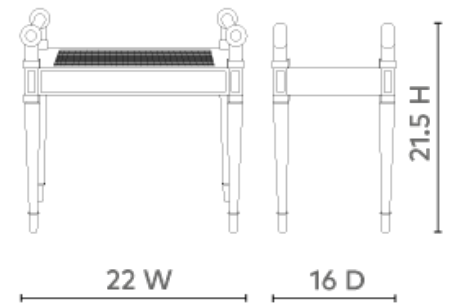

### PAR-500-98

22w x 16d x 21.5h

Clear Lacquered Cered Cape Lilac Mahogany & Hand-Tied Cane  
Seat

Polished Brass Accents and Sabots

SCAN IT FOR MORE

VILLA & HOUSE  
[www.VandH.com](http://www.VandH.com)