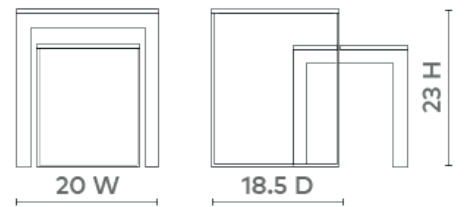

Plano Side Table, Gold Leaf

PLN-100-808

20W x 18.5D x 23H

Clear Lacquered Metal & Tempered Glass Top

Nesting Tables

SCAN IT FOR MORE

VILLA & HOUSE
www.VandH.com