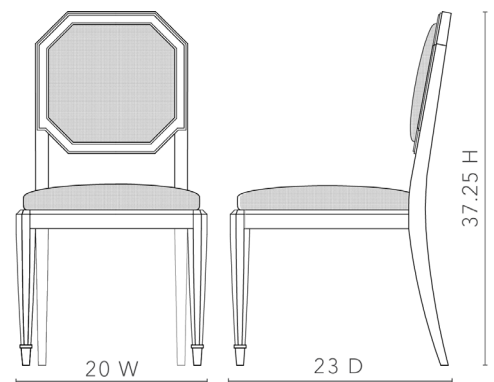

Philippe Side Chair, Harvest Glow

PLP-550-424-1030

Clear Lacquered Stained Rubberwood Wood and Veneers
Woven Engineered Fabric

SCAN IT FOR MORE DETAILS

VILLA & HOUSE
www.VandH.com