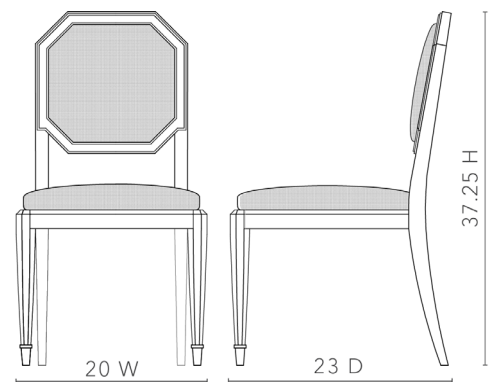

## Philippe Side Chair, Midnight Arabica

**PLP-550-482-1030**

Clear Lacquered Stained Rubberwood Wood and Veneers  
Woven Engineered Fabric

SCAN IT FOR MORE DETAILS

**VILLA & HOUSE**  
www.VandH.com