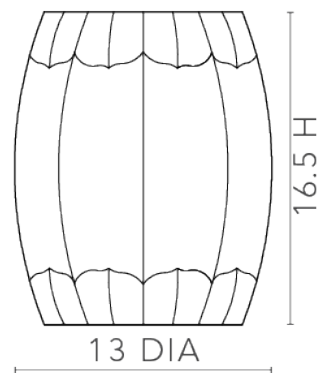

Sundar Stool/Side Table, Cool White

SDR-500-109

13dia x 16.5h
Glazed Porcelain

SCAN IT FOR MORE DETAILS

VILLA & HOUSE
www.VandH.com