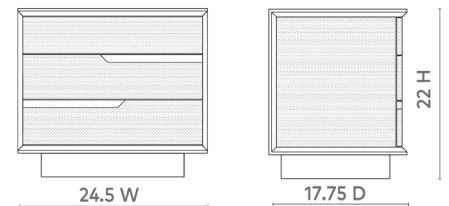

Simon 3-Drawer Side Table, Light Natural Shimmer

SMO-130-6209-99

24.5w x 17.75d x 22h

Clear Lacquered Silky Grasscloth & Natural Cerused Oak

Veneer Interior

Soft Closing Glides

SCAN IT FOR MORE

VILLA & HOUSE
www.VandH.com